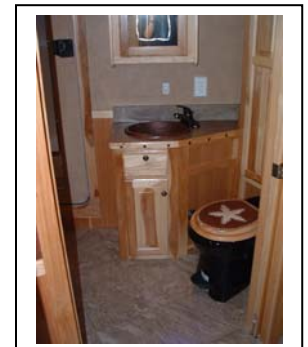

Rev. 9-19-07