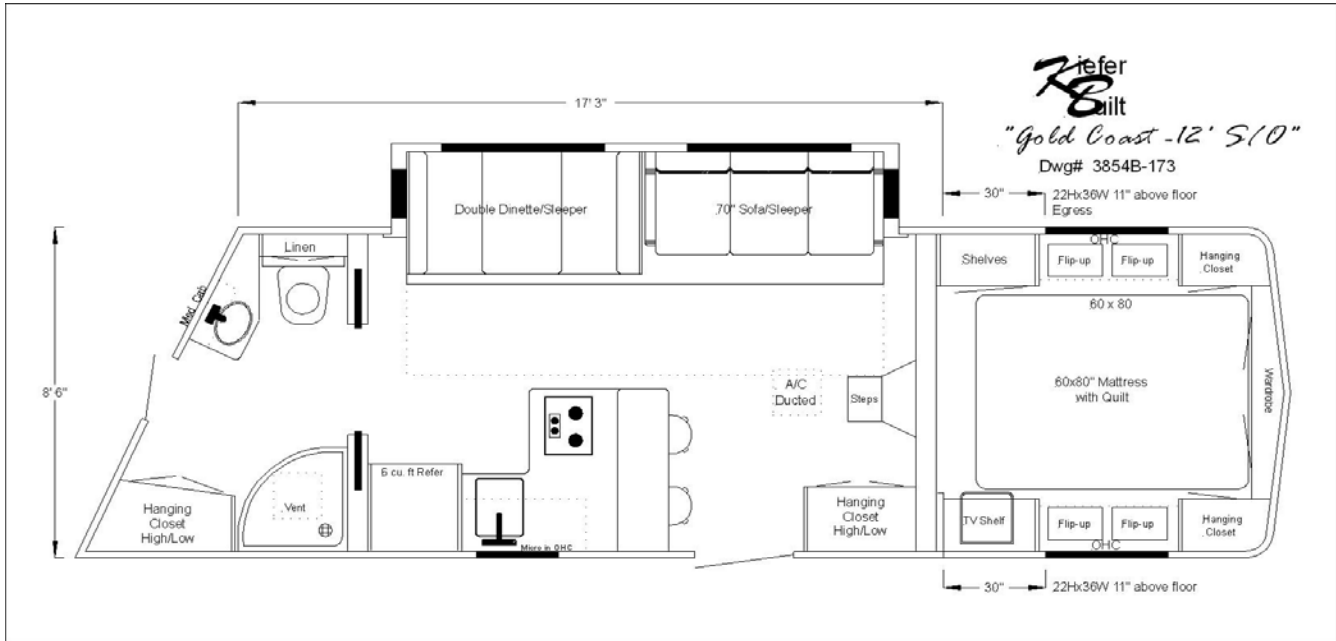

KIEFER BUILT 17' GOLD COAST SLIDE

STANDARD FEATURES

PANELED/LINED

BUBBLE INSULATION

VINYL/CARPET FLOORING

MATTRESS UPGRADE

MATCHING QUILT AND FABRIC COVERED VALANCES

DAY/NIGHT SHADES

WARDROBE CLOSETS WITH LIGHTS

OAK DINETTE WITH OHC

WOODEN WINDOW RINGS

SOLID OAK CABINET FRONTS W/ SOLID END PANELS

OAK MAGAZINE RACK

SOLID OAK RAISED PANEL DOORS

OAK BEVELED EDGE COUNTERTOP

STAINLESS KITCHEN SINK W/OHC

UPGRADED KITCHEN FAUCET

PLASTIC SINK PLUG

TIP-OUT TRAYS

UPGRADED SWITCHES

COFFEE MAKER

CABLE TV HOOK-UP

TV ANTENNA W/12V PLUG-CRANK UP

SLIDE OUT INTERIOR FINISHING

K/B LIGHTED DOOR HANDLE

BUILT IN MICROWAVE 1.1 CU. FT.

3-BURNER COOK TOP STOVE

2-20# LP TANKS

POWER RANGE HOOD W/ SYSTEMS MONITOR

20000 BTU FURNACE

6.0 CU. FT. REFRIGERATOR

30' POWER CORD

PRE-WIRED FOR A/C

STEREO AM/FM/CD PLAYER/ALARM CLOCK W/OUTSIDE RADIO ANT.

110V/12V 55 AMP CONVERTER

110V BREAKER BOX

110V INSIDE/OUTSIDE RECEPTS

GFI RECEPTS

12V ON-DEMAND PUMP

12V HALOGEN LIGHTING

4 COURTESY LIGHTS

2 RV BATTERIES W/BOX

OUTSIDE SPEAKERS (PAIR)

OUTSIDE WATER FAUCET

GOOSENECK HOOK UP LIGHT

ELECTRIC SLIDE OUT WITH AWNING

A/C 15000 BTU W/HEAT STRIP

DUCTED AIR

PATIO LIGHT

LP DETECTOR

GOOSENECK PRIVACY CURTAIN-MATERIAL STYLE

CARBON MONOXIDE DETECTOR

FIRE EXTINGUISHER

SMOKE DETECTOR

59 GAL. FRESH WATER TANK

CITY WATER HOOK-UP

31 GAL BLACK WATER TANK

31 GAL. GREY WATER TANK

10 GAL GAS WATER HEATER

SHOWER W/DECORATIVE DOOR

POWER VENT IN BATH

VANITY SINK W/MEDICINE CABINET

DECORATIVE LIGHT BAR

TOWEL ROD & PAPER HOLDER

MARINE TOILET

SEWER HOSE/CARRIER

PANEL/HANDRAIL/DOOR

21' AWNING

REVISED 6/20/04