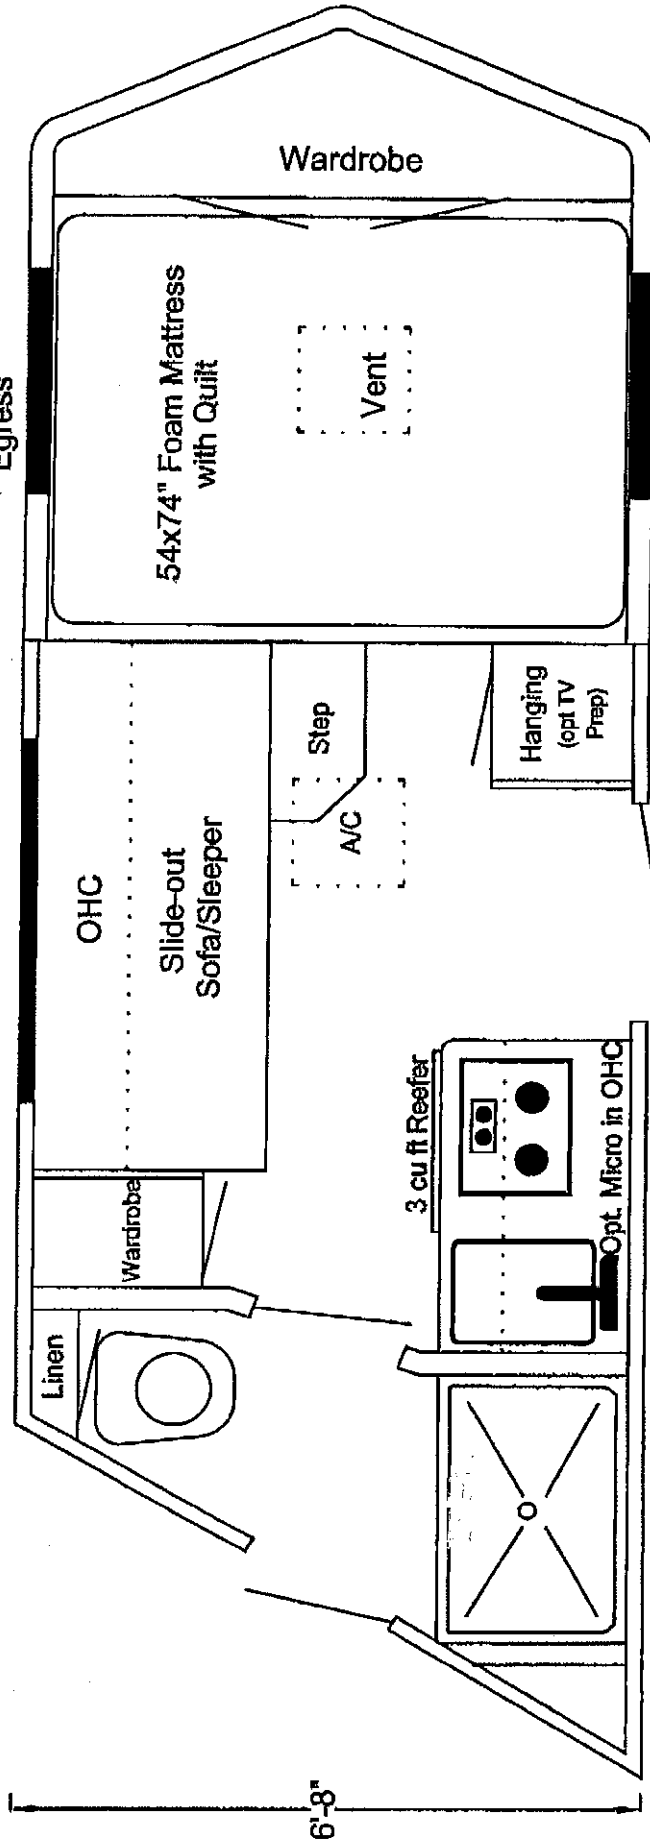

Kiefer Built

PO Box 88
Kanawha, IA 50447

Eagle XLA – 80" Extended LQ Package

Standard Features:

- Bathroom Privacy Door
- Corner Shower W/Curtain
- Toilet
- 3.1 Cubic Foot Refrigerator
- Air Conditioning W/Heat Strip
- City Water Hook Up
- Vinyl Wrapped Raised Panel Cab. Doors
- Overhead Cabinets
- Two Burner Cook Stove W/Vented Range Hood
- Microwave Prep
- Dinette Window and Shade
- Sleeper Sofa
- Paneled Walls and Ceilings, Wainscot
- Fabric Cushions
- Wardrobe
- Overhead Lights
- Goose Neck Wardrobe
- Soft Shades on 2 G/N Windows
- Carpeted Goose Neck, Vinyl Flooring
- Hanging Closet, Linen Closet
- Towel Bar, Toilet Paper Holder
- LP Gas Detector, Fire Extinguisher
- 1 – 20 # LP Tank
- 6-Gallon Water Heater W/Direct Spark
- Foam Mattress W/ Bedspread
- Bubble Insulation
- Stainless Steel Kitchen Sink
- Monitor Panel
- Winterizing Bypass and Injector hose
- Fresh Water Tank (22 Gal) W/Exterior Fill
- 12v On Demand Water Pump
- Gray Water Holding Tank (8.5 Gal)
- Black Water Holding Tank (6 Gal)
- Sewer Hose and Storage Tube
- Deep Cycle Battery W/ Battery Cut Off Switch
- 30 Amp Converter/Charger
- 30 Ft. Power Cord

Options Shown:

- Western Fabric

Reefer Quilt XLA - 80 Ext.

DWG # - XLA-80-A1-A

1'-7" 20Hx30W 6" above floor
Egress

8'-8"

1'-7" 20Hx30W 6" above floor
Egress

6'-8"