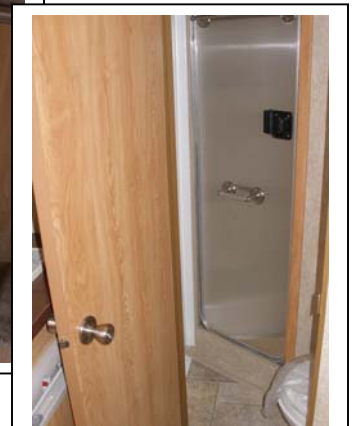

Kiefer Built

PO Box 88
Kanawha, IA 50447

Eagle XLA – 80" Extended LQ Package

Standard Features:

- Bathroom Privacy Door
- Corner Shower W/Curtain
- Toilet
- 3.1 Cubic Foot Refrigerator
- Air Conditioning W/Heat Strip
- City Water Hook Up
- Vinyl Wrapped Raised Panel Cab. Doors
- Overhead Cabinets
- Two Burner Cook Stove W/Vented Range Hood
- Microwave Prep
- Dinette Window and Shade
- Sleeper Sofa
- Paneled Walls and Ceilings, Wainscot
- Fabric Cushions
- Wardrobe
- Overhead Lights
- Goose Neck Wardrobe
- Soft Shades on 2 G/N Windows
- Carpeted Goose Neck, Vinyl Flooring
- Hanging Closet, Linen Closet
- Towel Bar, Toilet Paper Holder
- LP Gas Detector, Fire Extinguisher
- 1 – 20 # LP Tank
- 6-Gallon Water Heater W/Direct Spark
- Foam Mattress W/ Bedspread
- Bubble Insulation
- Stainless Steel Kitchen Sink
- Monitor Panel
- Winterizing Bypass and Injector hose
- Fresh Water Tank (22 Gal) W/Exterior Fill
- 12v On Demand Water Pump
- Gray Water Holding Tank (8.5 Gal)
- Black Water Holding Tank (6 Gal)
- Sewer Hose and Storage Tube
- Deep Cycle Battery W/ Battery Cut Off Switch
- 30 Amp Converter/Charger
- 30 Ft. Power Cord