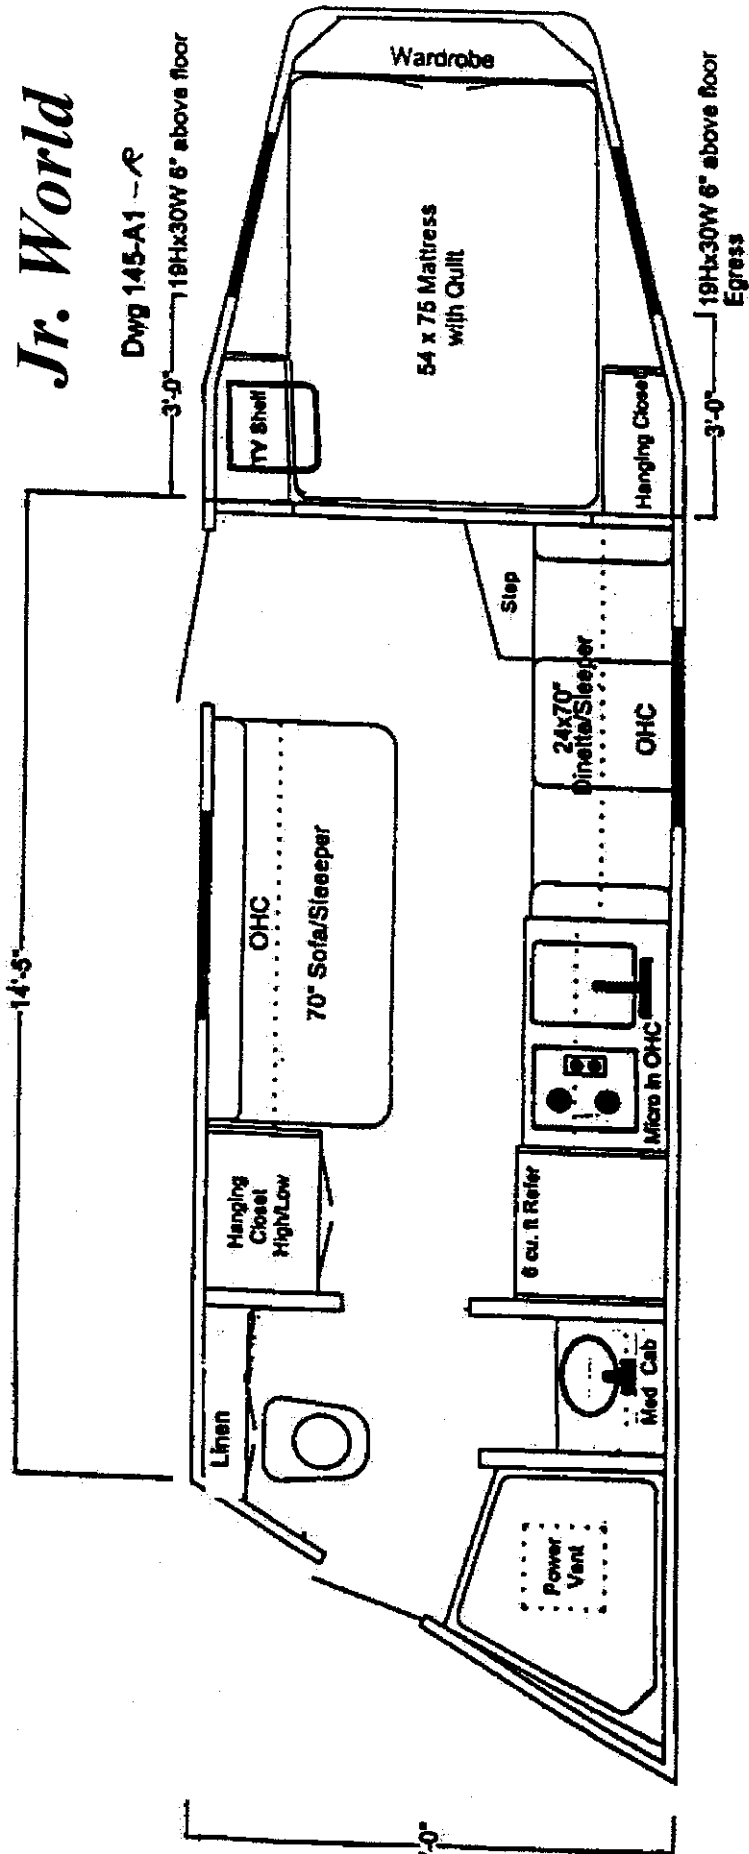

Kiwi Built

Jr. World

Dwg 145-A1 - R

3'-0" 19Hx30W 6" above floor

3'-0" 19Hx30W 6" above floor
Egress