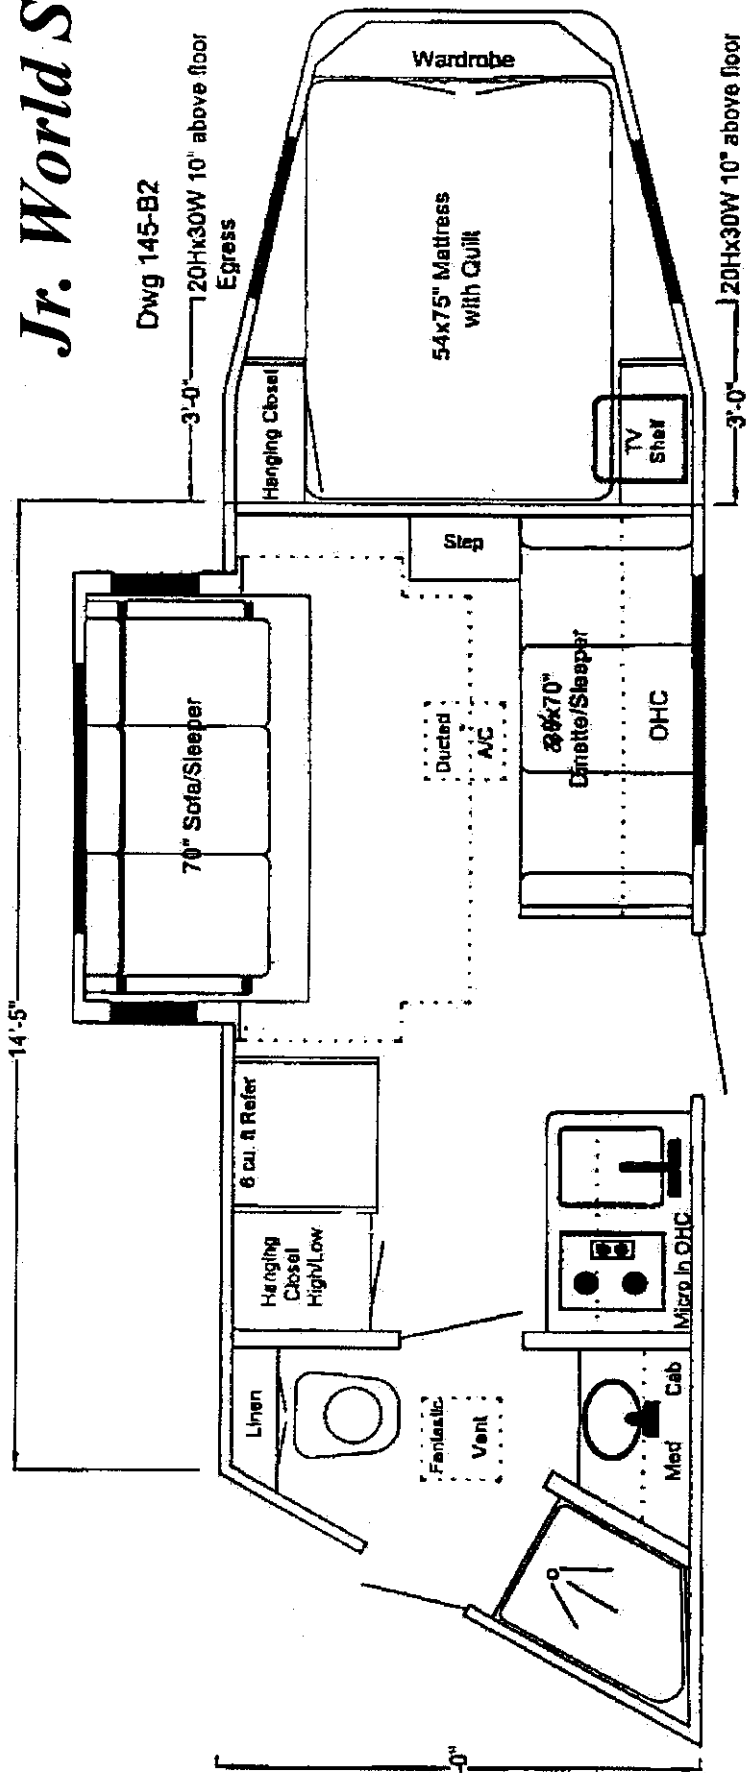

Kiwi Built

Jr. World Slide

Dwg 145-B2