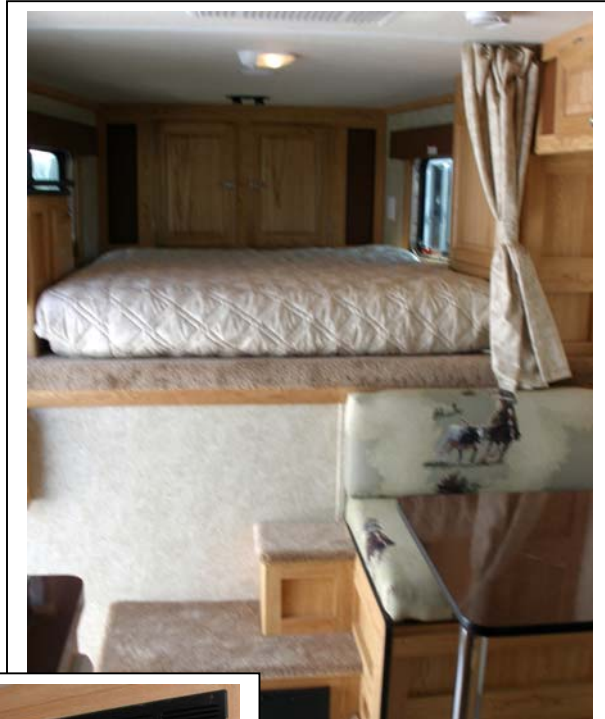

Kiefer Built

PO Box 88
Kanawha, IA 50447

Genesis X240 to X540 Campsite LQ

Standard Features:

- Bathroom Privacy Pocket Door
- Corner Shower W/ Retractable Door – Self Cleaning
- Marine Style Toilet
- 12v Vent in Bathroom
- Dressing Mirror
- 3 Cu. Ft. / Single Door Refrigerator (Gas / Electric)
- 13,500 BTU Roof Air Conditioner W/ Heat Strip
- Furnace Prep
- Locking Combination Water Fill Station
- Overhead Cabinet in Kitchen
- Flip-Up Counter in Kitchen
- Countertops W/ Back Splash
- Built-in Microwave Oven
- Built-up Dinette W/ Cushions and Pedestal Table
- Overhead Cabinet above Dinette
- 22 x 36 Dinette Window
- Oak Window Trim
- 12v Lighting Throughout
- 12v Porch Light with Switch
- 12v Gooseneck Hook-up Light
- Double Wardrobe in Gooseneck
- Shirt Closet in Gooseneck
- Carpet in Gooseneck, Linoleum on Floor
- Fabric Ceiling, Linen Closet
- High / Low Closet in Bath
- Towel Bar, Toilet Paper Holder
- LP Detector, Smoke Detector
- 1 LP Tank
- 6 Gallon Water Heater W/ Direct Spark Ignition
- Foam Mattress
- Bedspread W/ Privacy Curtain
- Fully Insulated Gooseneck, Floor, Walls and Ceiling
- Vapor Barrier on Walls
- Winterizing Bypass and Antifreeze Injector
- Fabric Accent Panels
- Magazine Rack
- Decorative Spare Tire Cover
- Stainless Steel Kitchen Sink
- Wall Monitor Panel
- Color Coordinated Pleated Shades
- Pleated Shade at Entrance Door
- Fabric-Wrapped Window Valances
- Exterior Fresh Water Hook-Up
- 42 Gallon Fresh Water Tank W/ 12v On Demand Water Pump
- Black Water Holding Tank (36 Gal) W/ Sewer Hose Tube
- Gray Water Holding Tank (36 Gal)
- One Deep Cycle Battery with Disconnect Switch
- Aluminum Battery / LP Tank Holder
- 45 Amp Power Converter W/ Charger
- Power Cord With Cable Hatch

Options Shown:

- Rodeo Value Option Package
- Western Fabric

Released: November 15, 2005

K&S
Quilt

Campsite

Dwg 79-A1-C