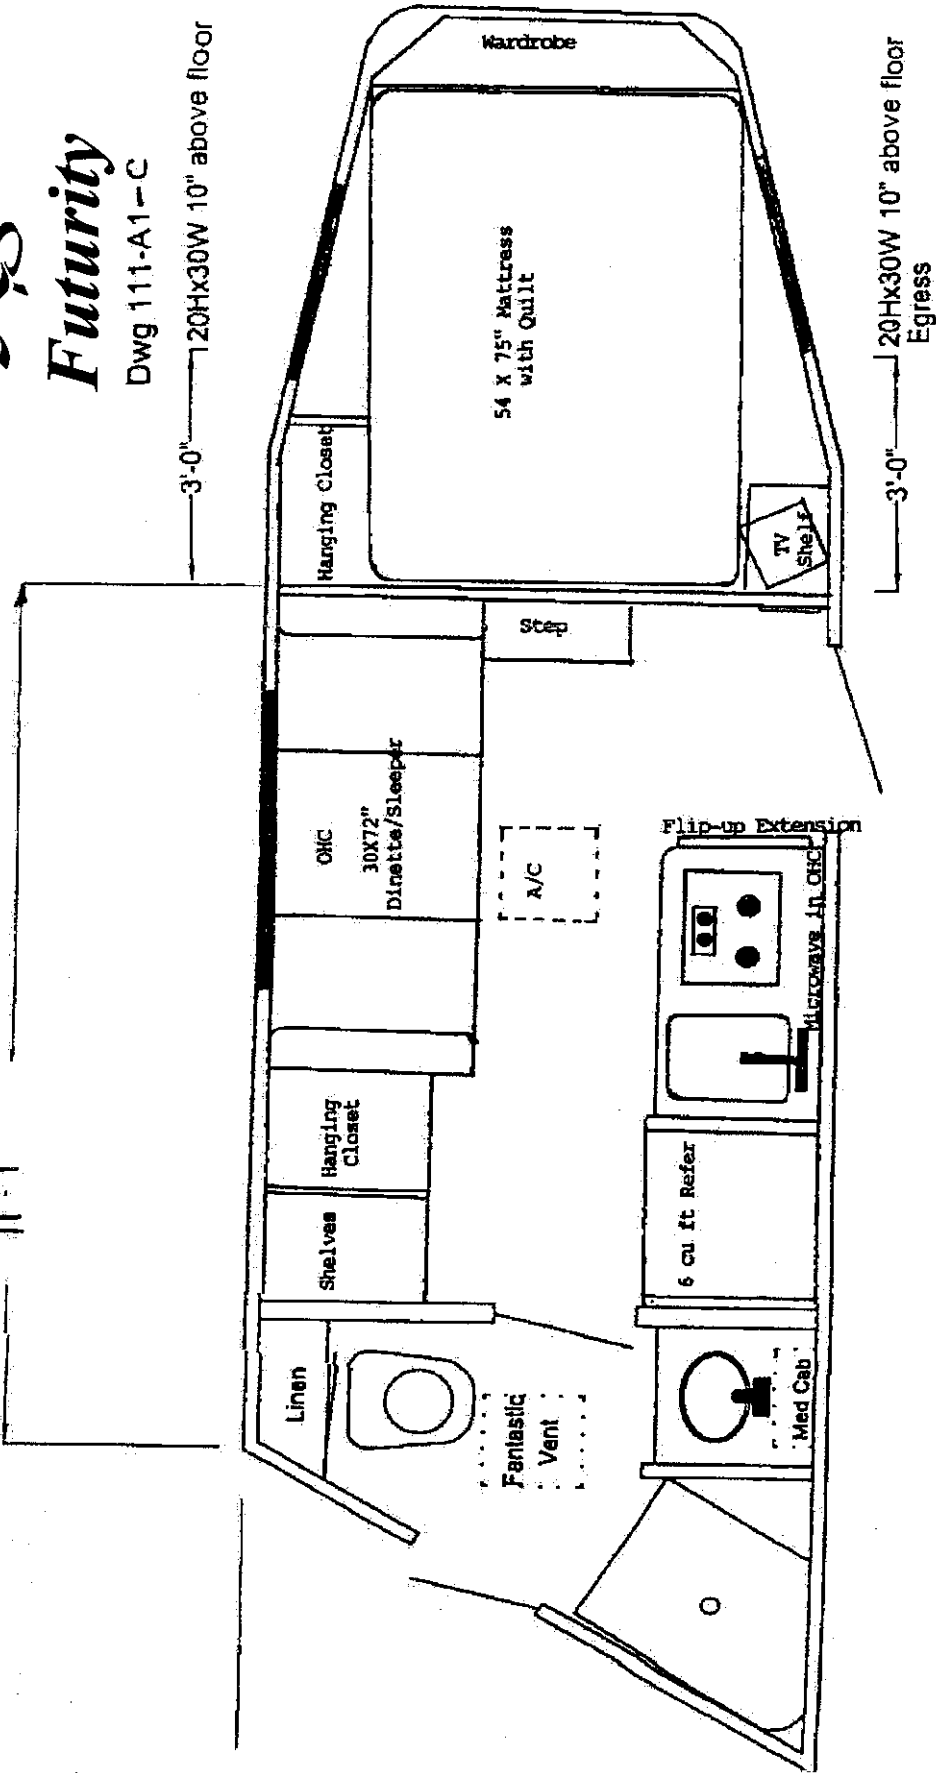

Kiwi Quilt

Futura

Dwg 111-A1-C

3'-0" 20HX30W 10" above floor

10'-1"

3'-0" 20HX30W 10" above floor
Egress